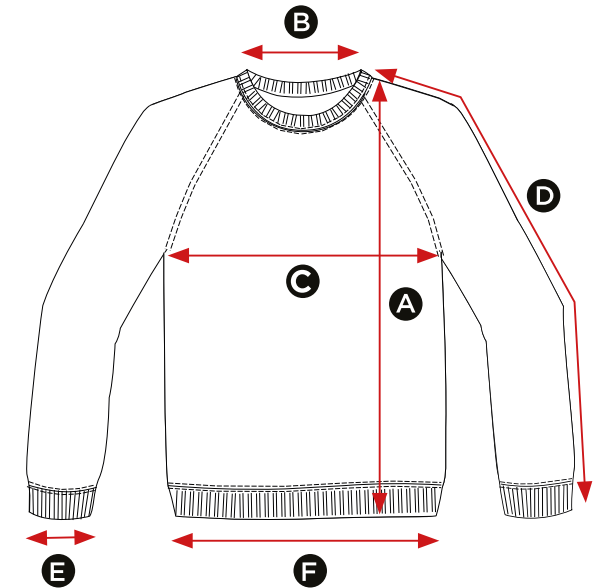

## Size Spec

MEASUREMENTS CM	XS	S	M	L	XL	2XL	3XL	4XL	5XL
<b>A</b> Length	66	68.5	71	73.6	76	78.75	78.75	81.25	81.25
<b>B</b> Back neck opening	17.75	19	20.25	20.25	21.6	21.6	22.75	22.75	24
<b>C</b> Half chest	94	101.5	111.75	119.25	127	134.6	142.25	150	157.5
<b>D</b> Sleeve length	55.75	57	58.4	59.6	60.75	62.25	63.5	64.75	66
<b>E</b> Sleeve width opening	25.25	26.5	27.75	29.25	31.75	33	34.25	35.5	36.75
<b>F</b> Bottom hem opening	71	76	81.25	86.25	91.4	96.5	101.5	106.5	111.75

All measurements are within industry standard tolerances and are product dependent.

<b>Country of Origin</b>	Pakistan	
<b>Commodity Code</b>	61103010	
<b>CTN quantity</b>	XS - 3XL	36
	4XL - 5XL	24
<b>Wash at</b>	60° (Bottle Green 40°)	
<b>Öko-Tex</b>	11-58503	
<b>SEDEX</b>	9012074	
<b>WRAP</b>	8739	

### UCC002 UCC Heavyweight Sweat

XS - 5XL

- Adult heavyweight set-in sweatshirt
- Taped back neck for extra comfort
- Drop shoulder, crew neck style
- Triple needle stitching detail
- Ribbed neck cuff and waistband