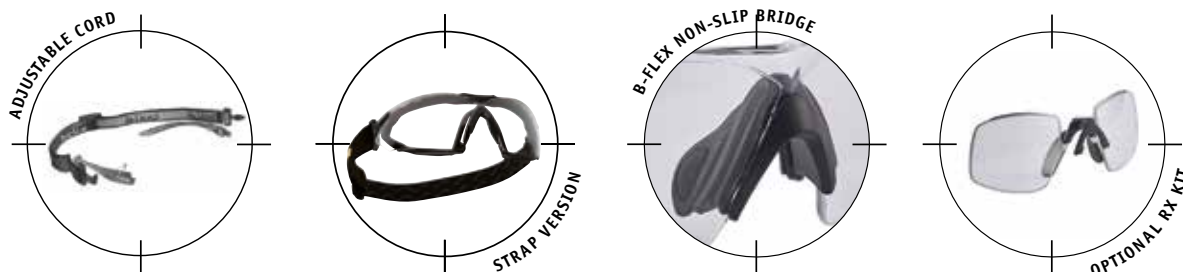

ELASTIC FIXTURE WITH BLACK OR TAN COLOUR SCRATCH (COMBFXS AND COMBFXN).